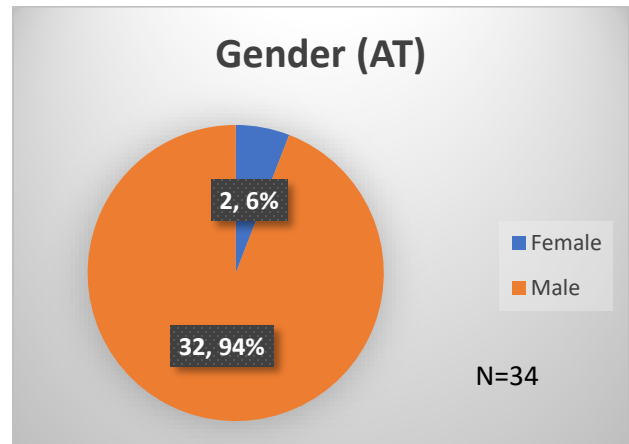

Daily Data Dashboard – August 17, 2023
Demographics for JTDC Population
Thursday Morning Midnight Count

Total # of probation Involved youth¹: 1,298

¹ Probation Active: Any youth who is pending sentencing with an active social history, has been formally placed on probation or supervision with Cook County Juvenile Probation on the date of the report.

*Age, Gender and Race for Criminal Court population (N=2) is not represented in this report.

Data sources: cFive Supervisor – Probation Population and RMIS – JTDC Population

Daily Data Dashboard – August 17, 2023
Demographics for JTDC Population
Thursday Morning Midnight Count