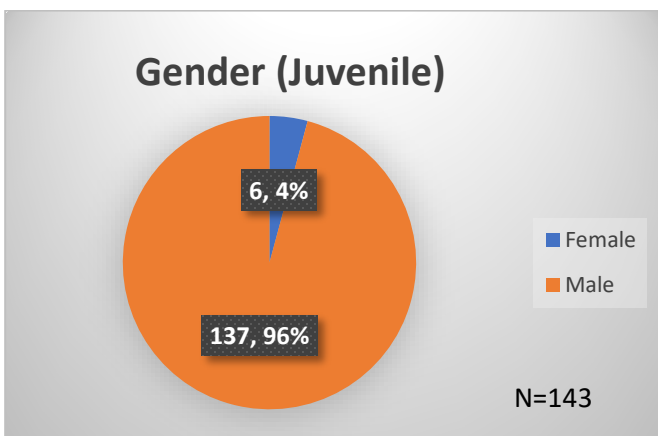

Daily Data Dashboard – August 17, 2023
Demographics for JTDC Population
Thursday Morning Midnight Count

Total # of probation Involved youth¹: 1,298

¹ Probation Active: Any youth who is pending sentencing with an active social history, has been formally placed on probation or supervision with Cook County Juvenile Probation on the date of the report.

*Age, Gender and Race for Criminal Court population (N=2) is not represented in this report.

Data sources: cFive Supervisor – Probation Population and RMIS – JTDC Population

Daily Data Dashboard – August 17, 2023
Demographics for JTDC Population
Thursday Morning Midnight Count