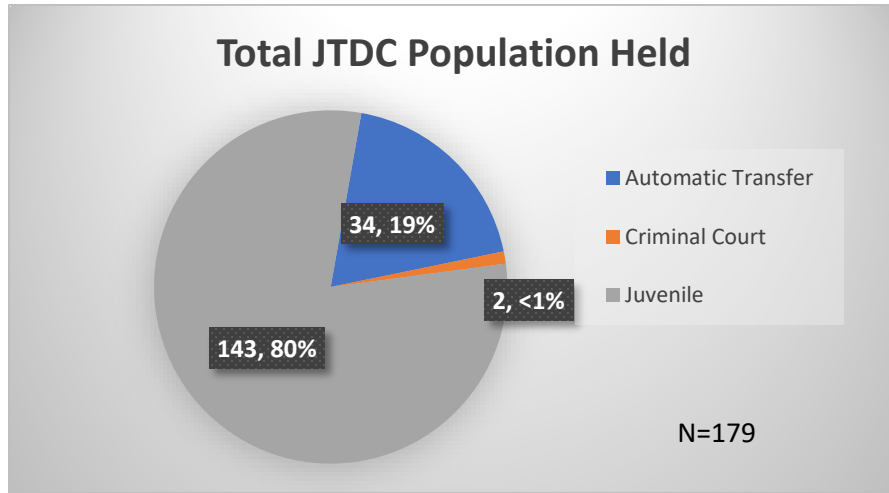

Daily Data Dashboard – August 17, 2023
Demographics for JTDC Population
Thursday Morning Midnight Count

Total # of probation Involved youth¹: 1,298

¹ Probation Active: Any youth who is pending sentencing with an active social history, has been formally placed on probation or supervision with Cook County Juvenile Probation on the date of the report.

*Age, Gender and Race for Criminal Court population (N=2) is not represented in this report.

Data sources: cFive Supervisor – Probation Population and RMIS – JTDC Population

Daily Data Dashboard – August 17, 2023
Demographics for JTDC Population
Thursday Morning Midnight Count