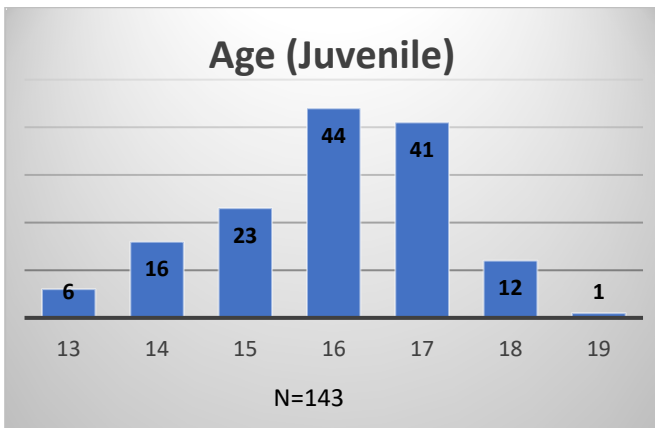

Daily Data Dashboard – August 17, 2023
Demographics for JTDC Population
Thursday Morning Midnight Count

Total # of probation Involved youth¹: 1,298

¹ Probation Active: Any youth who is pending sentencing with an active social history, has been formally placed on probation or supervision with Cook County Juvenile Probation on the date of the report.

*Age, Gender and Race for Criminal Court population (N=2) is not represented in this report.

Data sources: cFive Supervisor – Probation Population and RMIS – JTDC Population

Daily Data Dashboard – August 17, 2023
Demographics for JTDC Population
Thursday Morning Midnight Count