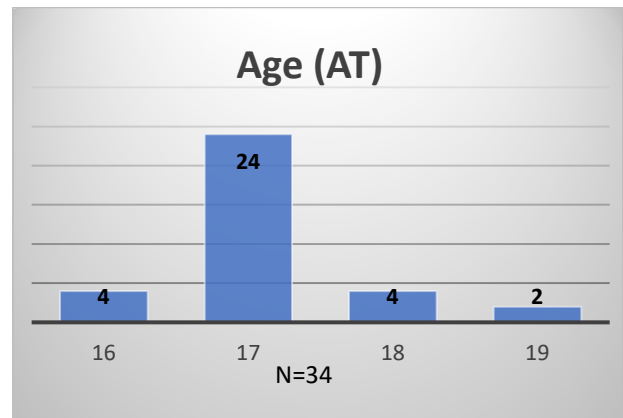

Daily Data Dashboard – August 17, 2023
Demographics for JTDC Population
Thursday Morning Midnight Count

Total # of probation Involved youth¹: 1,298

¹ Probation Active: Any youth who is pending sentencing with an active social history, has been formally placed on probation or supervision with Cook County Juvenile Probation on the date of the report.

*Age, Gender and Race for Criminal Court population (N=2) is not represented in this report.

Data sources: cFive Supervisor – Probation Population and RMIS – JTDC Population

Daily Data Dashboard – August 17, 2023
Demographics for JTDC Population
Thursday Morning Midnight Count